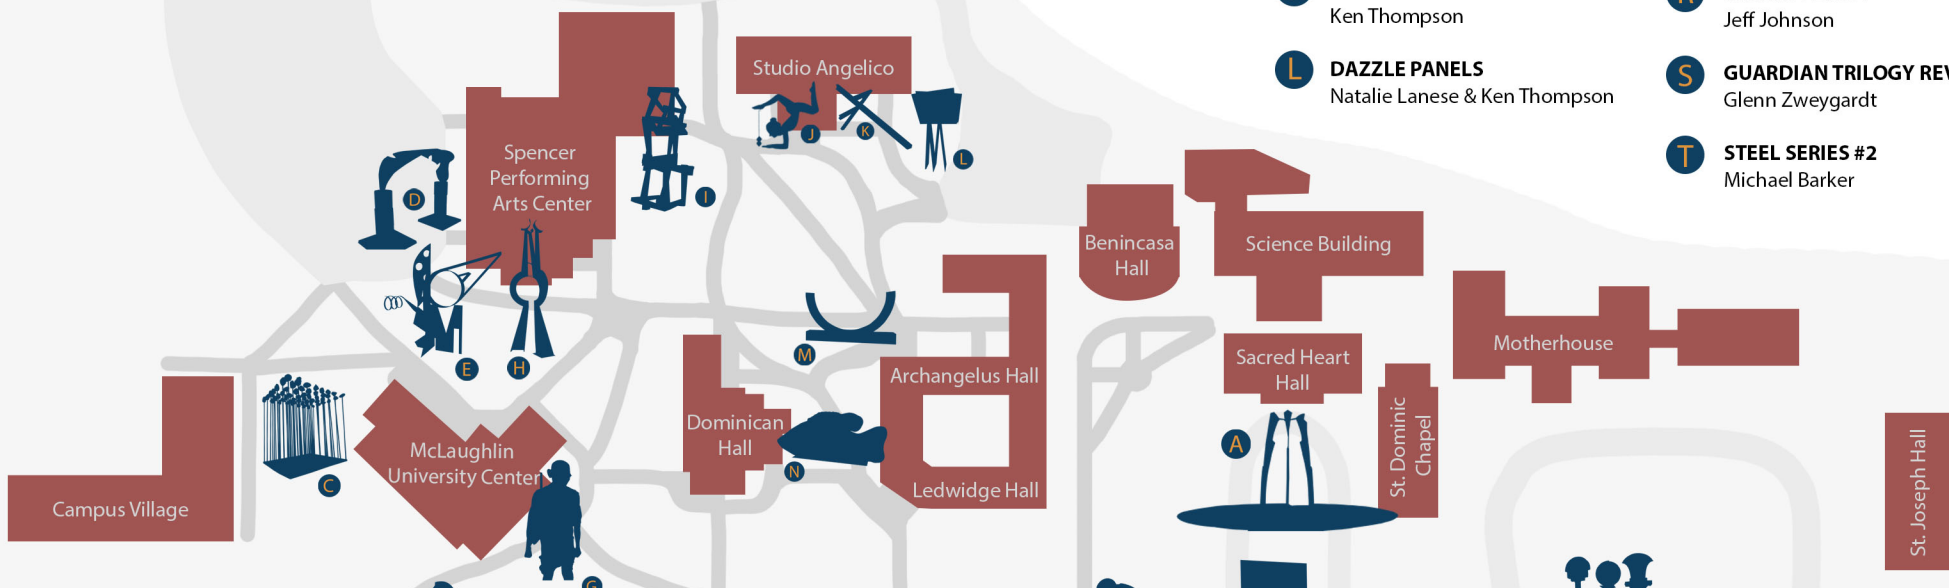

OAKWOOD RD.

Athletic Complex

O'Laughlin Stadium and Dawson Field

- A CENTENNIAL ARCH**
Ken Thompson & Tim Van Beke
- B IFOGW: SUNK**
Ken Thompson
- C WHISPERING STONES**
Kees Ouwens
- D THE PIECES SHE KEPT**
Brice Logan Burwell
- E IMAGINE**
Alison Conly
- F ORANGE, BLUE, AND STAINLESS STEEL**
Ken Thompson
- G MAHATMA GANDHI**
James Haven
- H POINT WELL TAKEN**
Ric Leichter
- I CHAOS GETARIA**
Jed Novatt
- J B.A.L.A.N.C.E.**
Tayleen Theisen
- K F CLEF REVISITED**
Ken Thompson
- L DAZZLE PANELS**
Natalie Lanese & Ken Thompson
- M INVERTED ARCH**
Ken Thompson
- N ROCK BASS**
Thomas Rudd
- O TWISTED TREE**
Abigail McCullough
- P FAUX REST**
Bryan Wilkerson
- Q I LIVE TODAY, FOR YOU TO LIVE TOMORROW**
Megan Serin
- R TAKING FLIGHT**
Jeff Johnson
- S GUARDIAN TRILOGY REVISITED**
Glenn Zwegardt
- T STEEL SERIES #2**
Michael Barker

SIENA HEIGHTS DRIVE

F

Volleyball Courts

Christensen Softball Field

O

Fieldhouse

C

S

T

Nursing Building

R

Baseball Field

ADDISON ST.